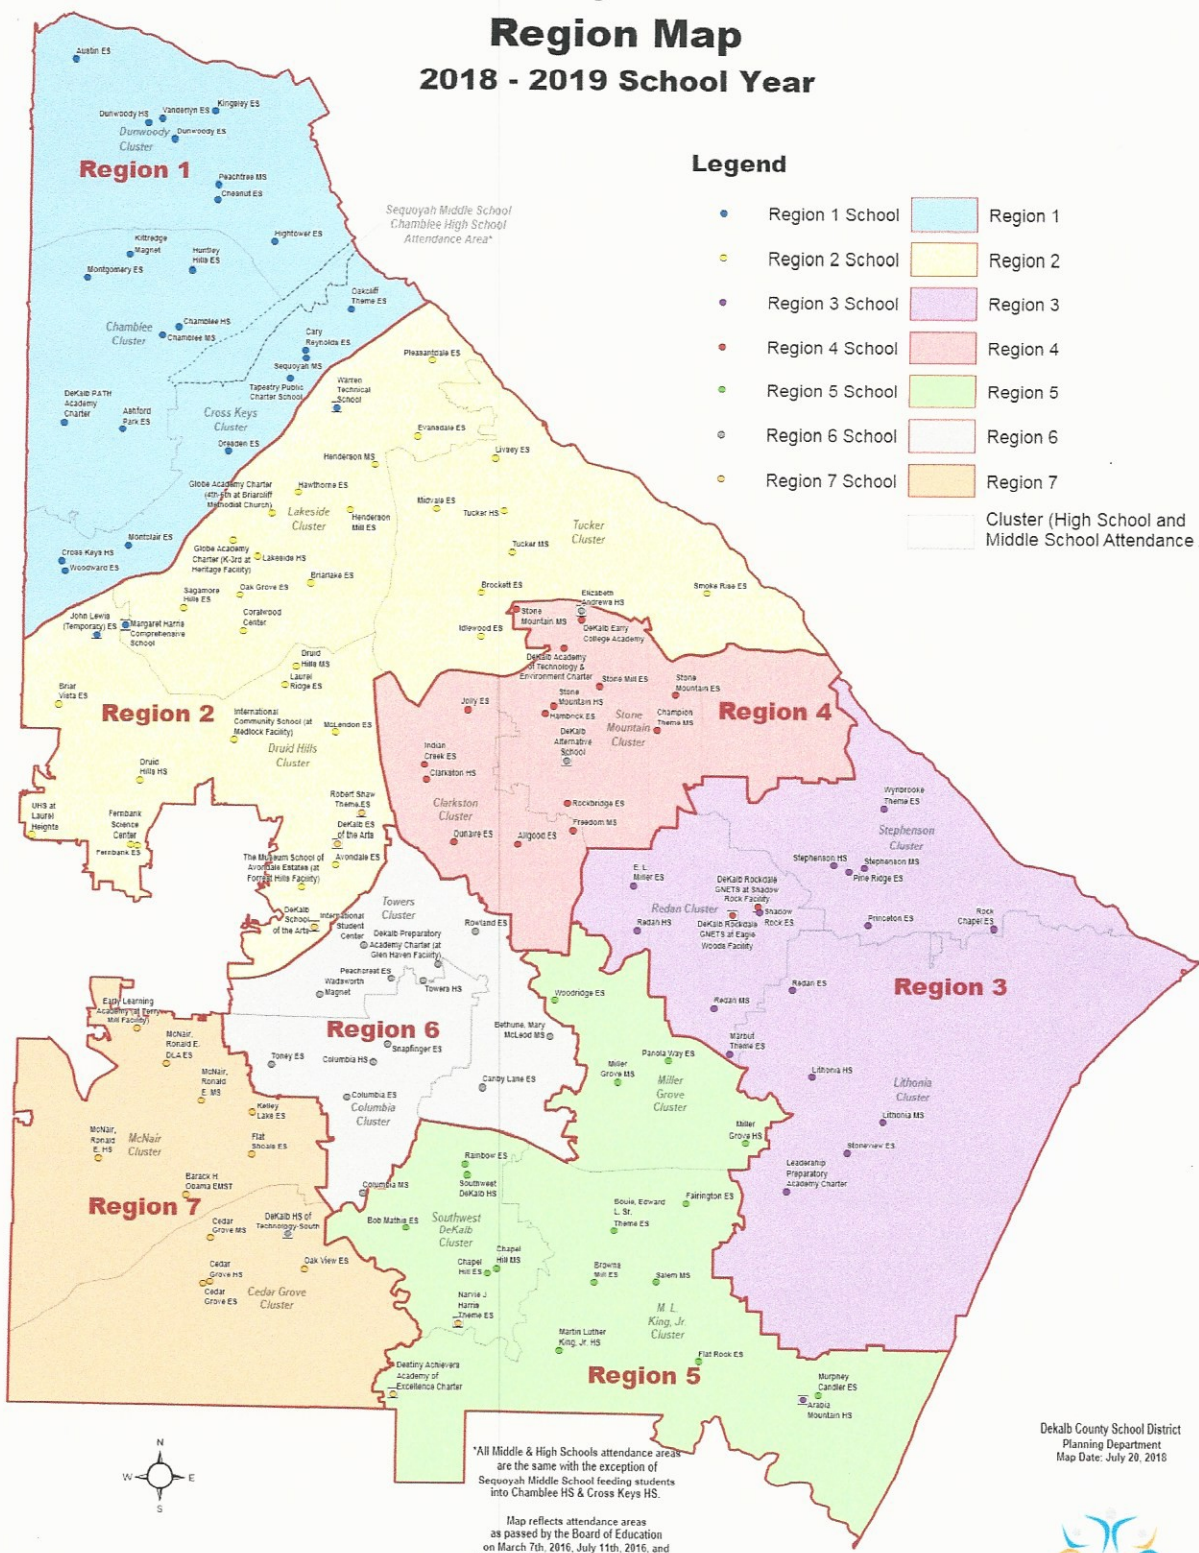

DeKalb County School District Region Map 2018 - 2019 School Year

Legend

- Region 1 School
- Region 2 School
- Region 3 School
- Region 4 School
- Region 5 School
- Region 6 School
- Region 7 School

Region 1
 Region 2
 Region 3
 Region 4
 Region 5
 Region 6
 Region 7
 Cluster (High School and Middle School Attendance Area)